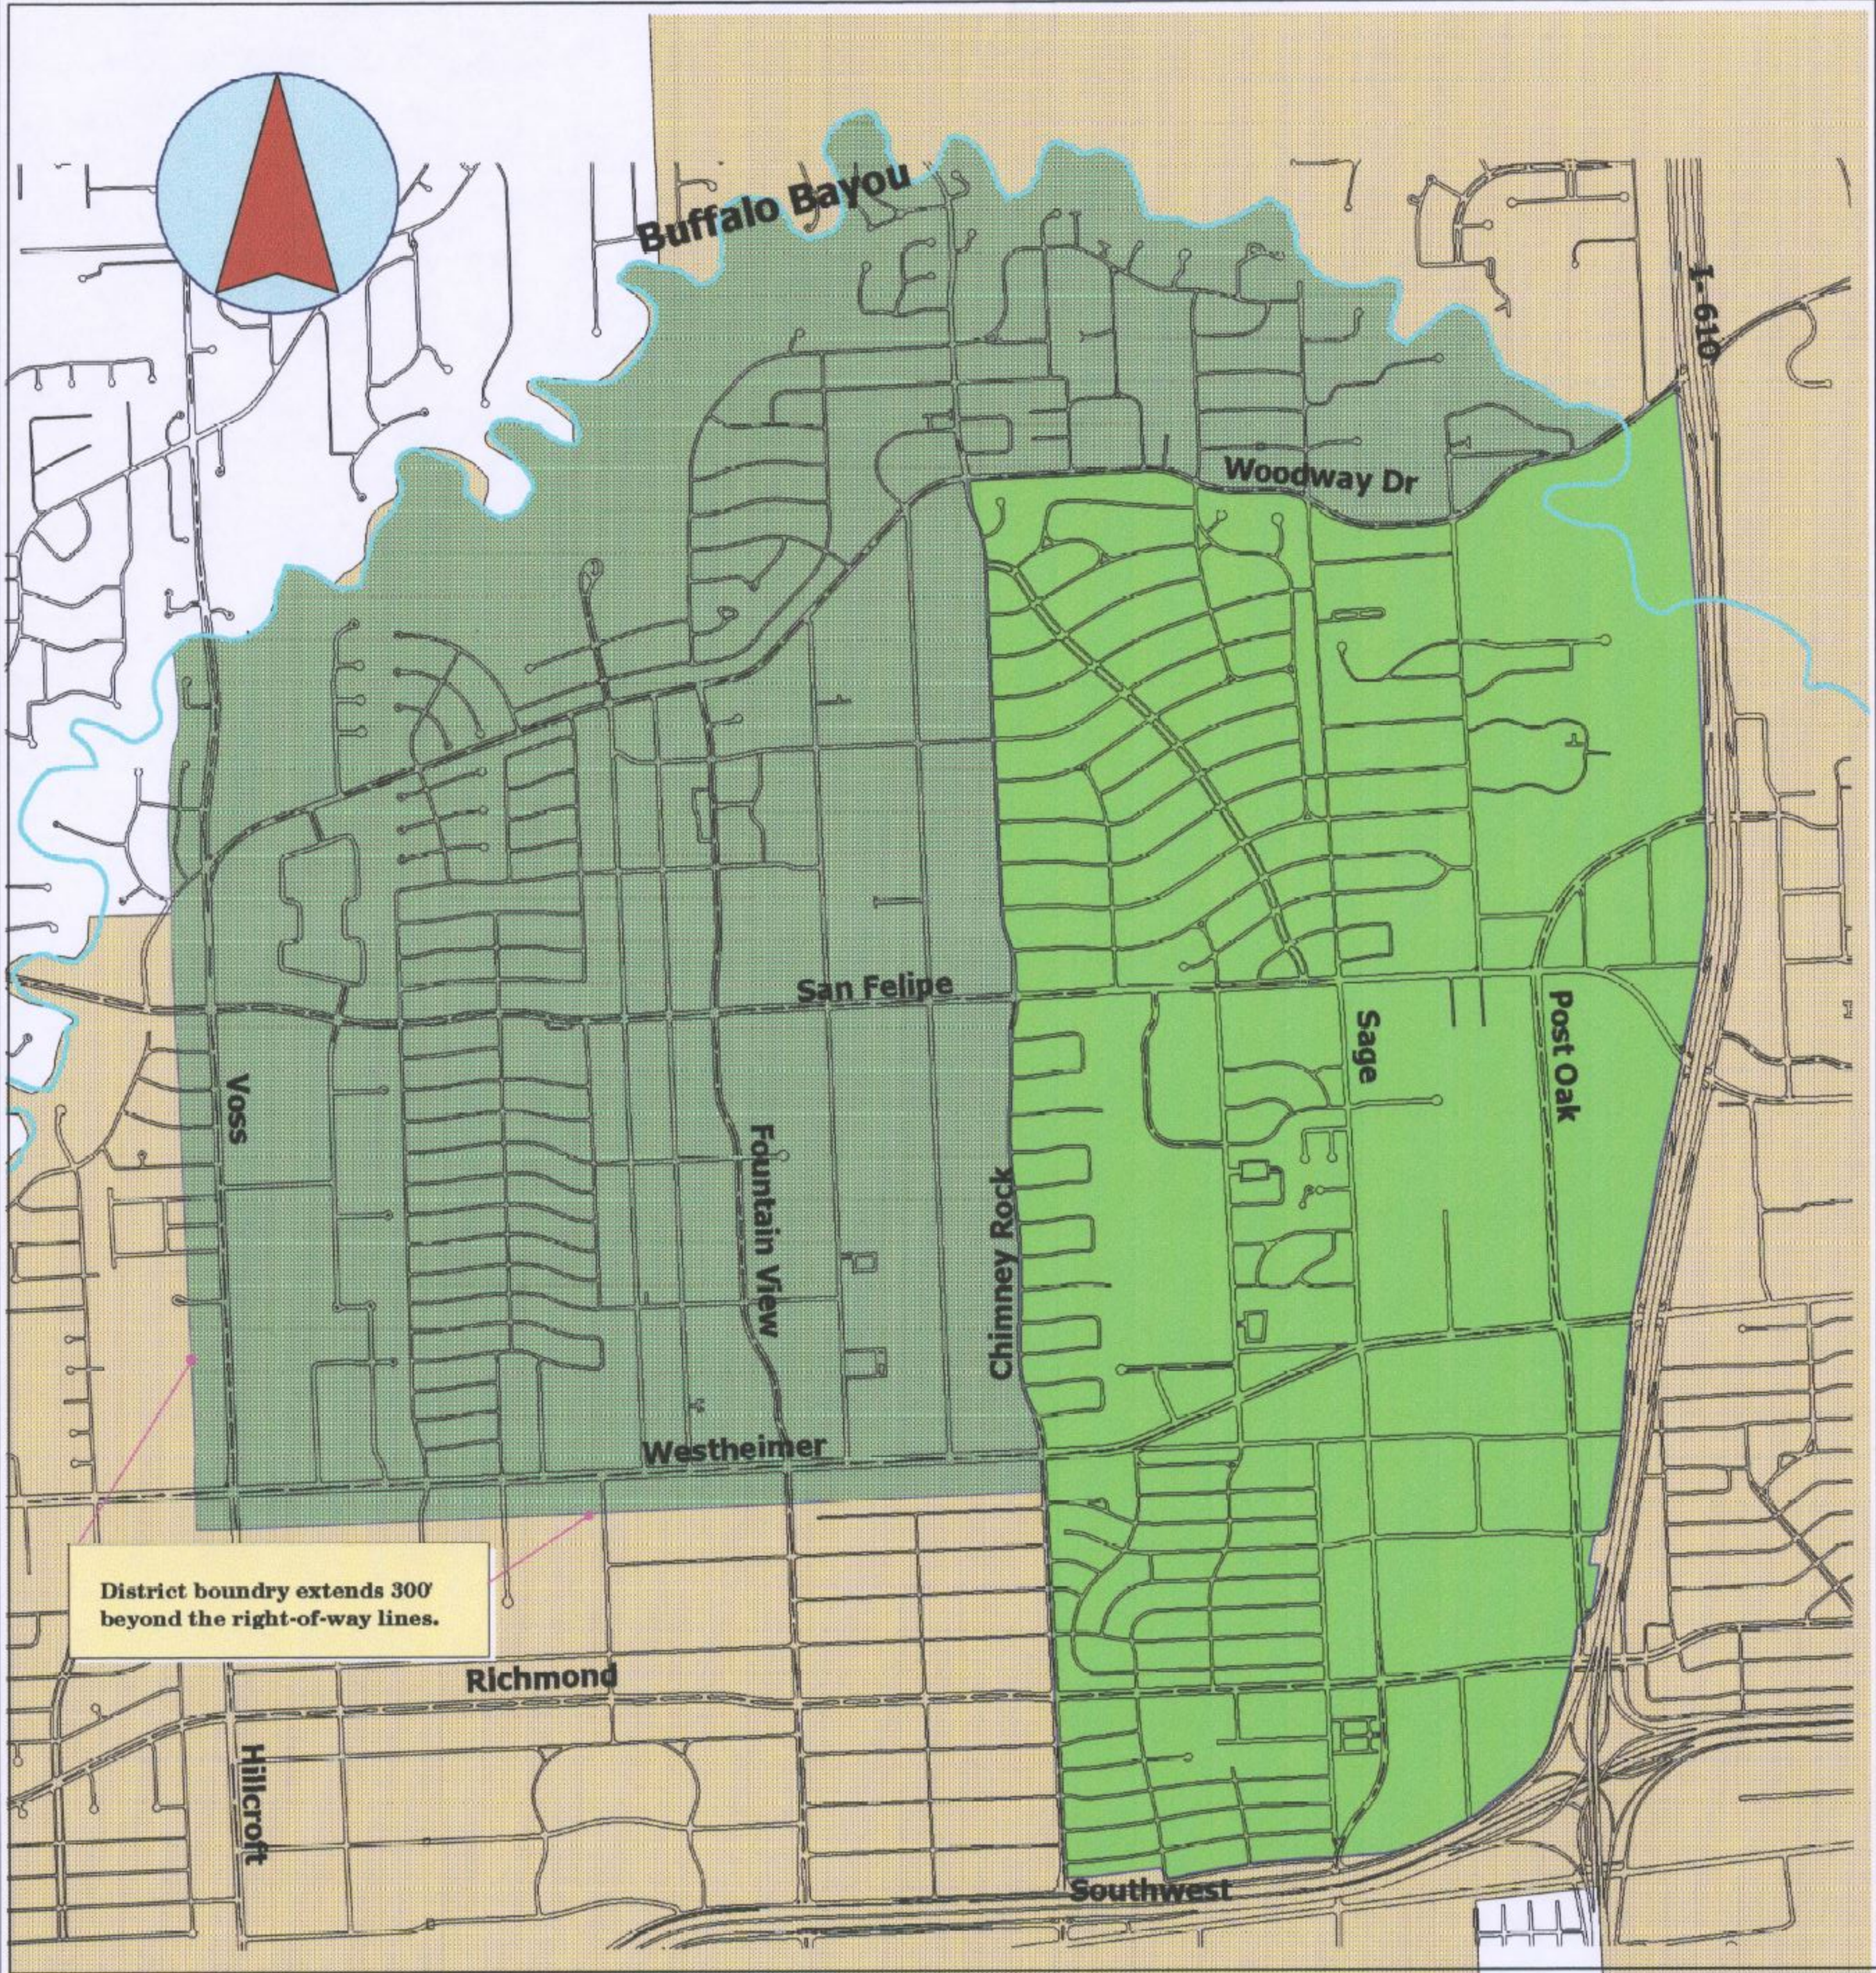

# Tanglewood Area Scenic District Post Oak Scenic District

**Tanglewood Area Scenic District**

	Roadway		Post Oak Scenic District
	Buffalo Bayou		Tanglewood Scenic District
	City Limits		

**Tanglewood Area Scenic District:  
Designated by Ordinance No.86-693  
May 20, 1986**

**West and South boundary lines extend 300'  
beyond the western-most and southern-most  
right of way lines.**

**Post Oak Scenic District:  
Adopted by Council Motion No.83-3403  
December 20, 1983.**