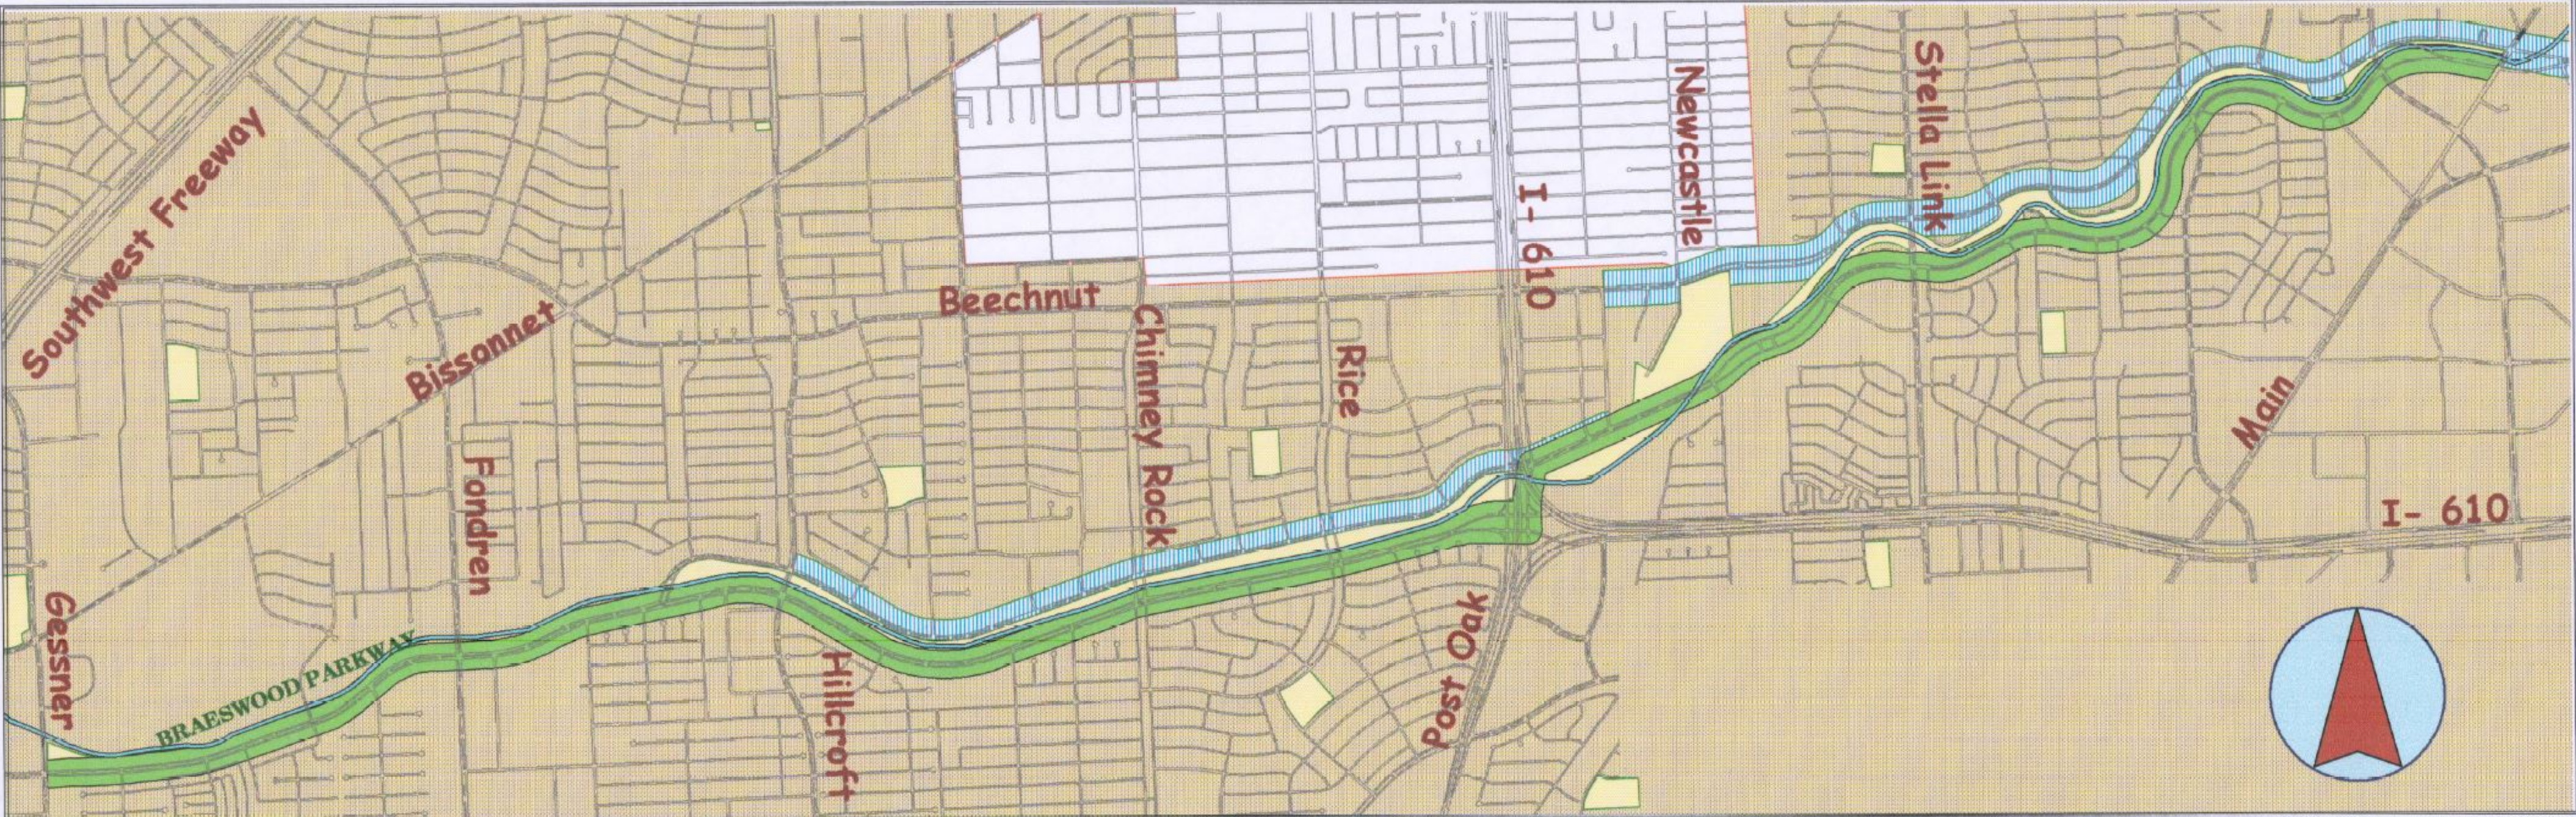

South Braeswood Scenic Right of Way

South Braeswood Scenic Right of Way
 Designated by Motion No. 80-351, effective May 8, 1980.
 Affects all signs located on premises with frontage
 abutting South Braeswood Dr.

South Braeswood Scenic R.O.W.

| | | | |
|--|-------------|--|---------------------------|
| | Roadway | | S Braeswood Scenic R.O.W. |
| | Brays Bayou | | Public Parks |
| | City Limits | | N Braeswood Scenic R.O.W. |