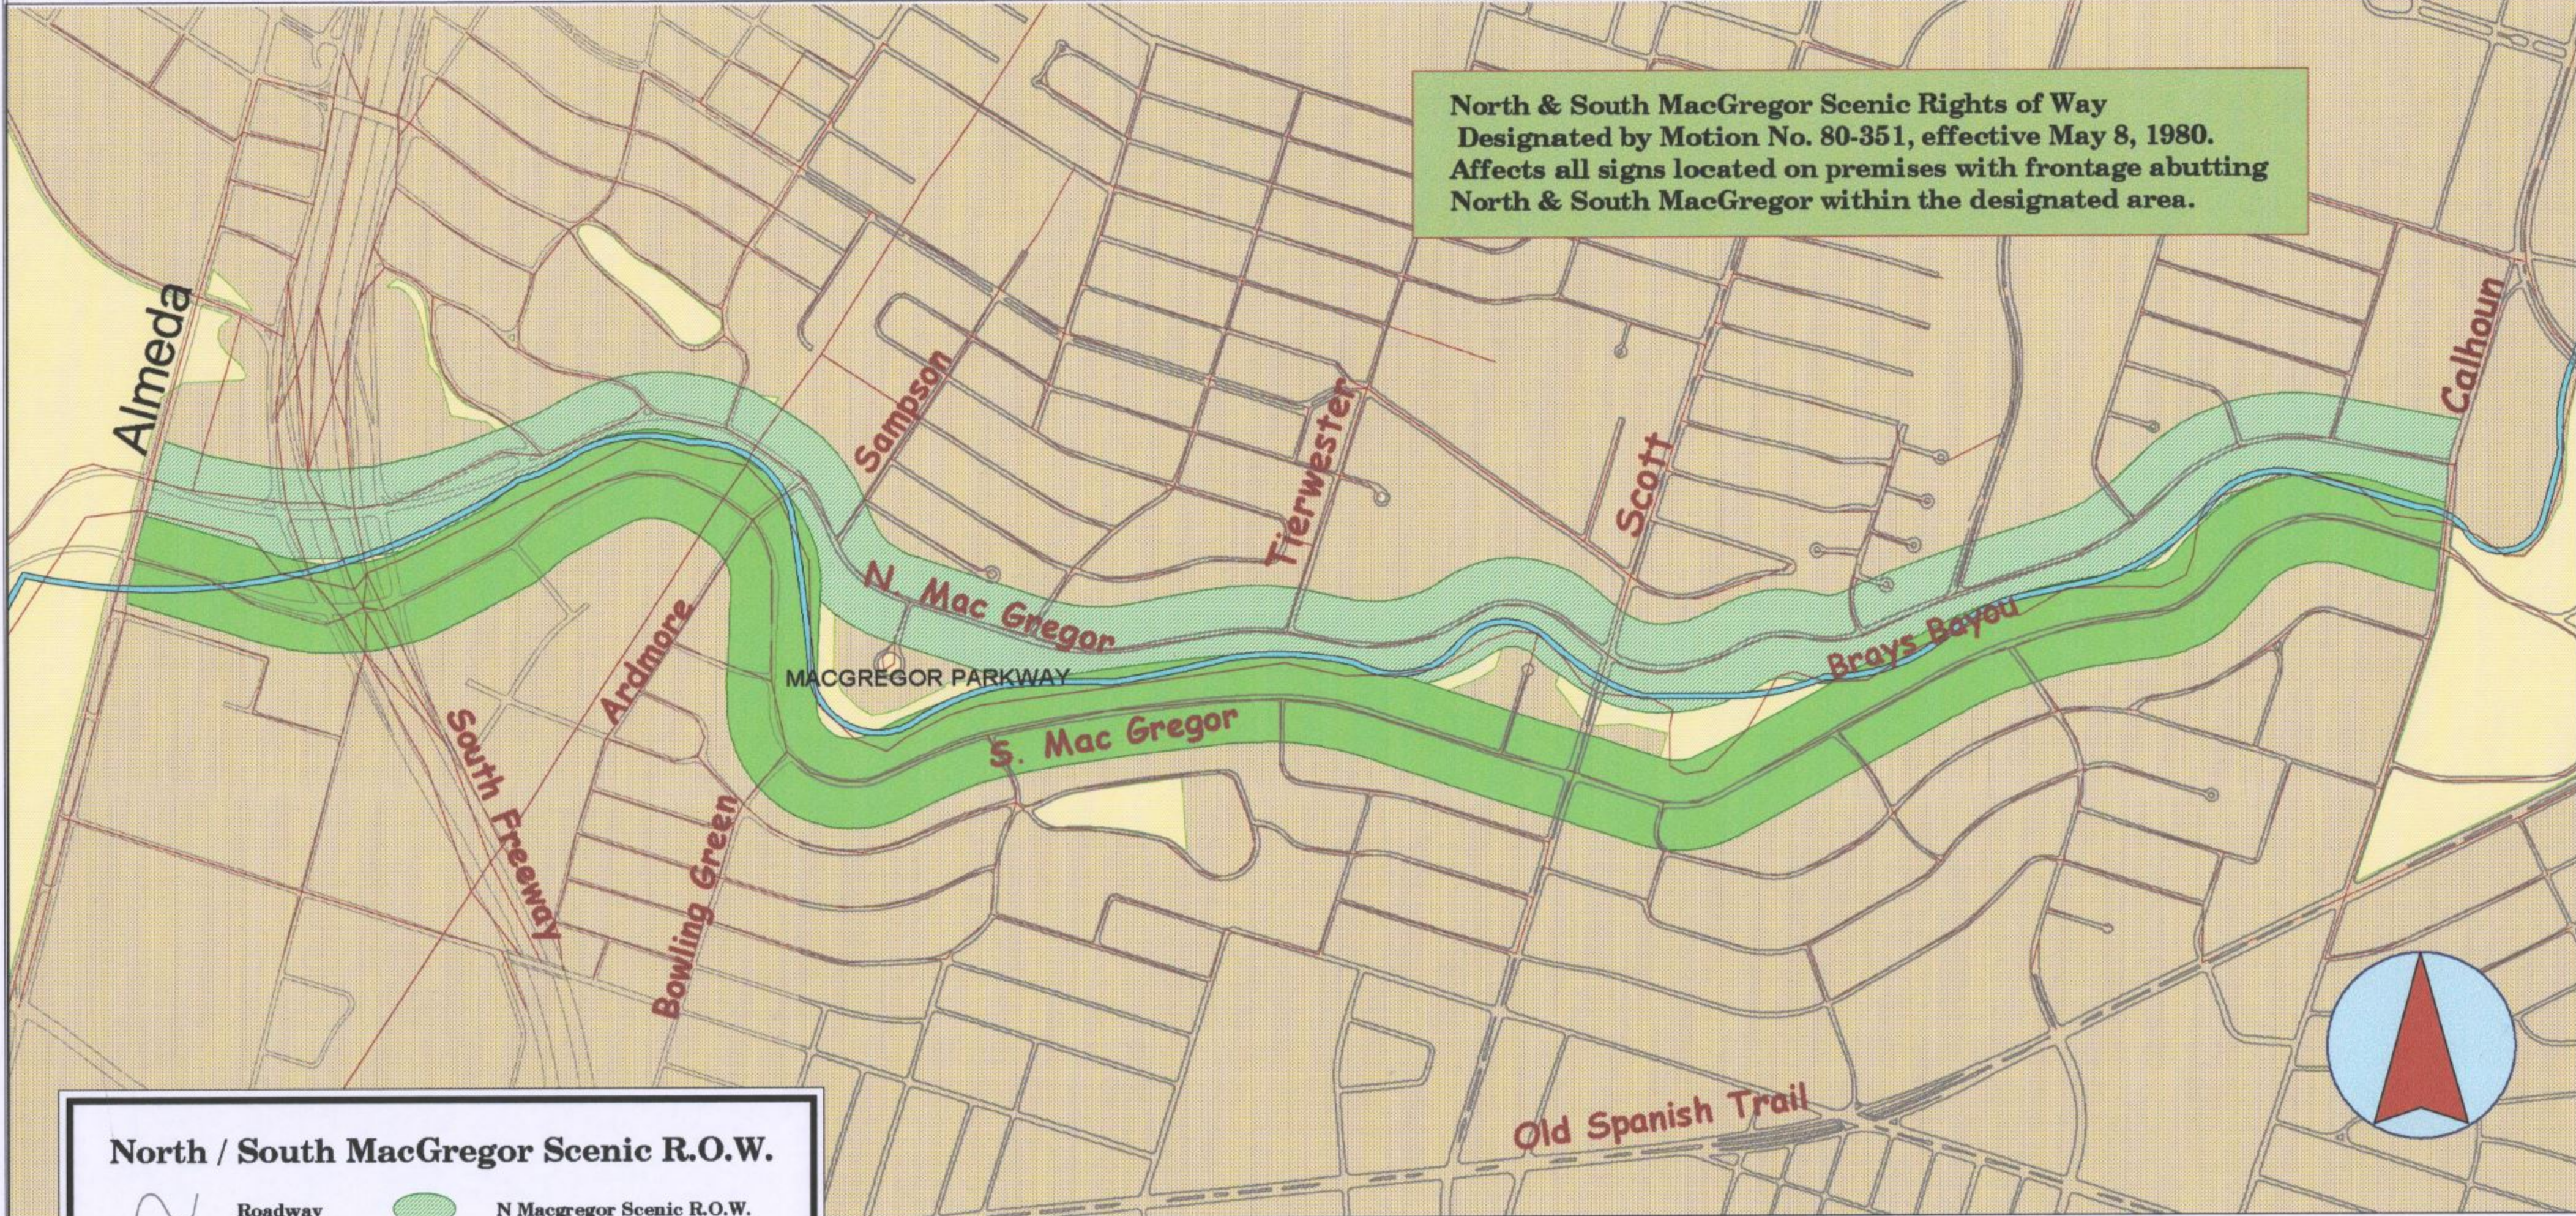

# North & South MacGregor Scenic Rights of Way

North & South MacGregor Scenic Rights of Way  
 Designated by Motion No. 80-351, effective May 8, 1980.  
 Affects all signs located on premises with frontage abutting  
 North & South MacGregor within the designated area.

**North / South MacGregor Scenic R.O.W.**

	Roadway		N Macgregor Scenic R.O.W.
	Brays Bayou		S Macgregor Scenic R.O.W.
	City Limits		Public Park