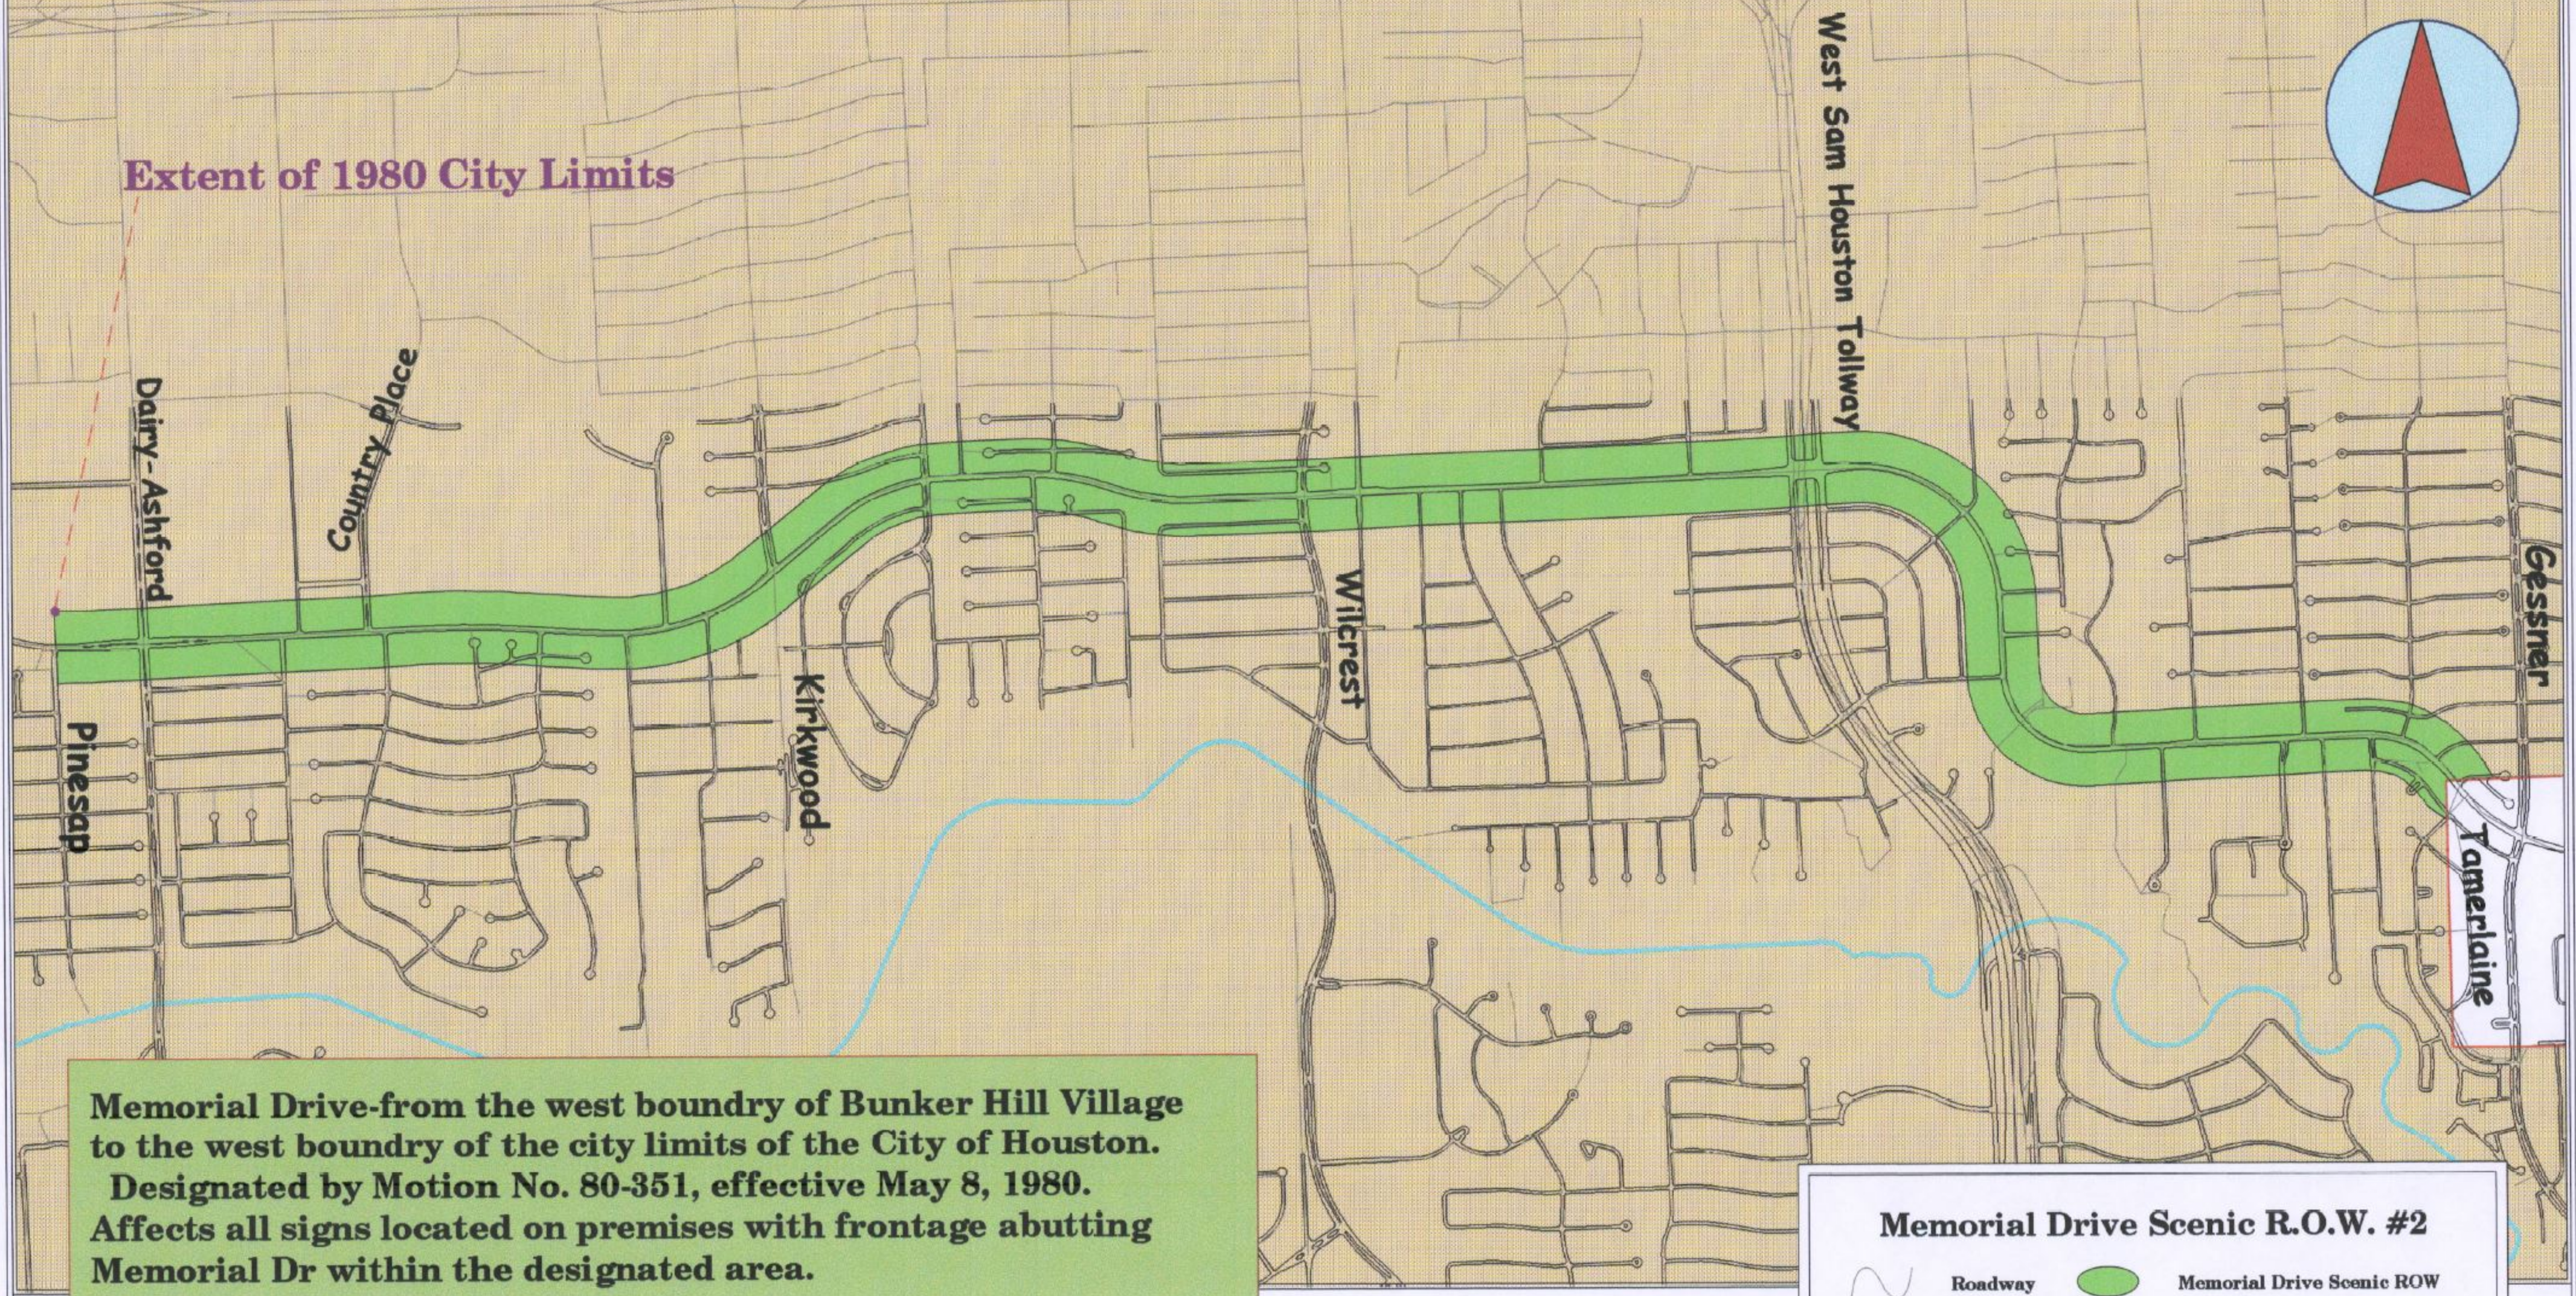

Memorial Dr. Scenic R.O.W. - sect.2

IH- 10 Katy Freeway

Extent of 1980 City Limits

Memorial Drive-from the west boundary of Bunker Hill Village to the west boundary of the city limits of the City of Houston. Designated by Motion No. 80-351, effective May 8, 1980. Affects all signs located on premises with frontage abutting Memorial Dr within the designated area.

Memorial Drive Scenic R.O.W. #2

	Roadway		Memorial Drive Scenic ROW
	City Limits		City of Houston