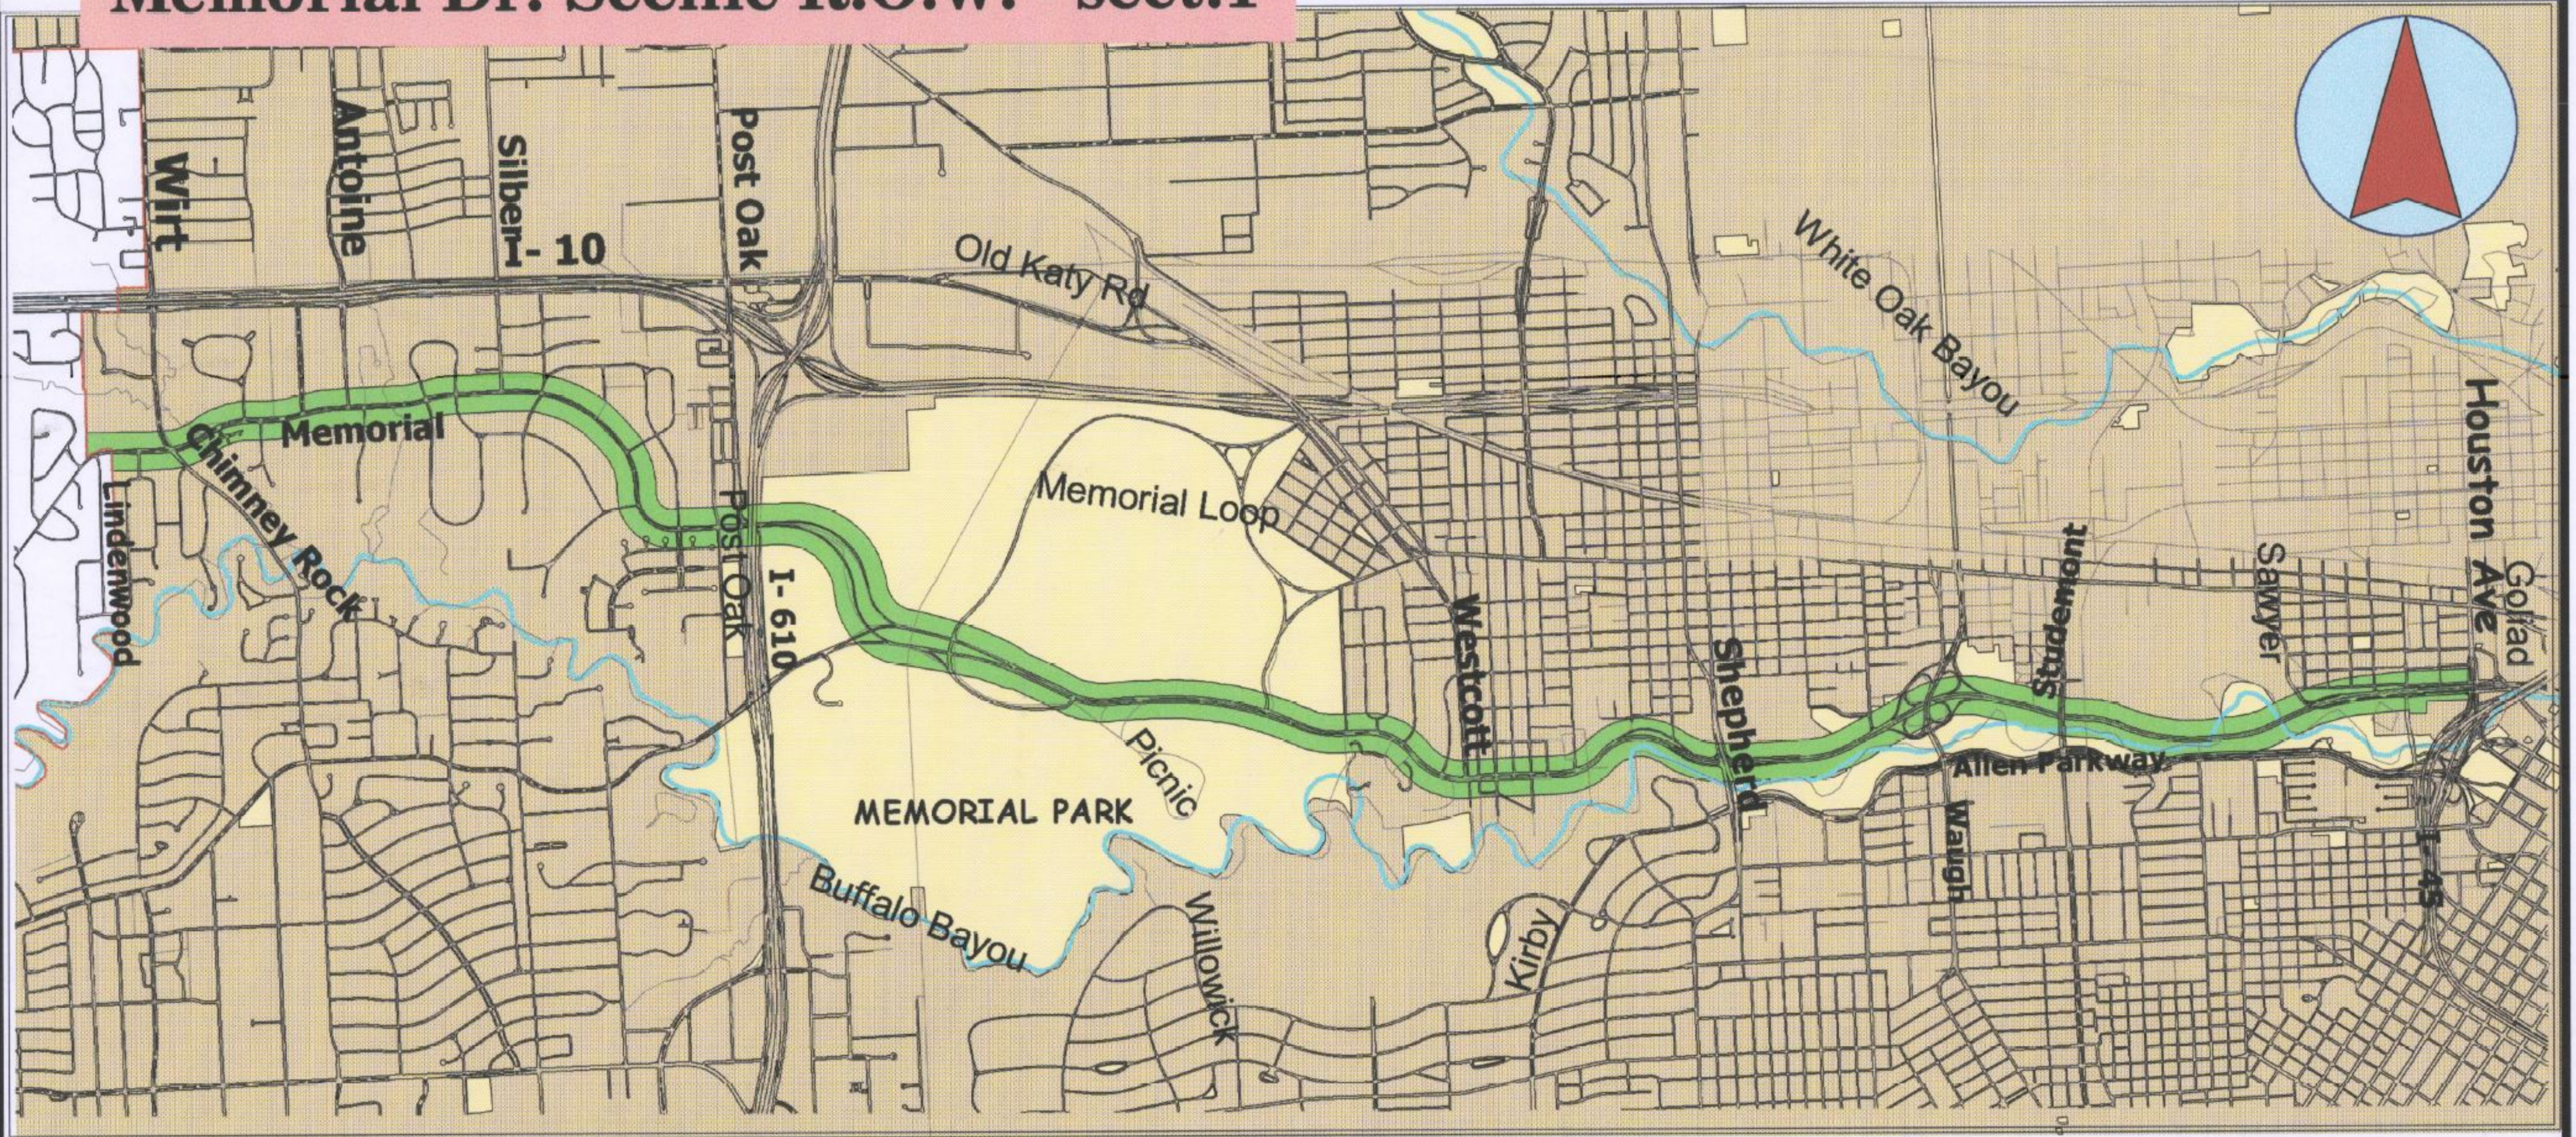

Memorial Dr. Scenic R.O.W. - sect.1

Memorial Drive from Houston Avenue to the city limits of Hunters Creek Village.

**Designated by Motion No. 80-351, effective May 8, 1980.
Affects all signs located on premises with frontage abutting Memorial Dr within the designated area.**

Memorial Drive Scenic R.O.W. sect.1

| | | | |
|---|---------------|---|---------------------------|
|  | Roadway |  | Memorial Dr Scenic R.O.W. |
|  | Buffalo Bayou |  | Public Park |
|  | City Limits |  | City of Houston |