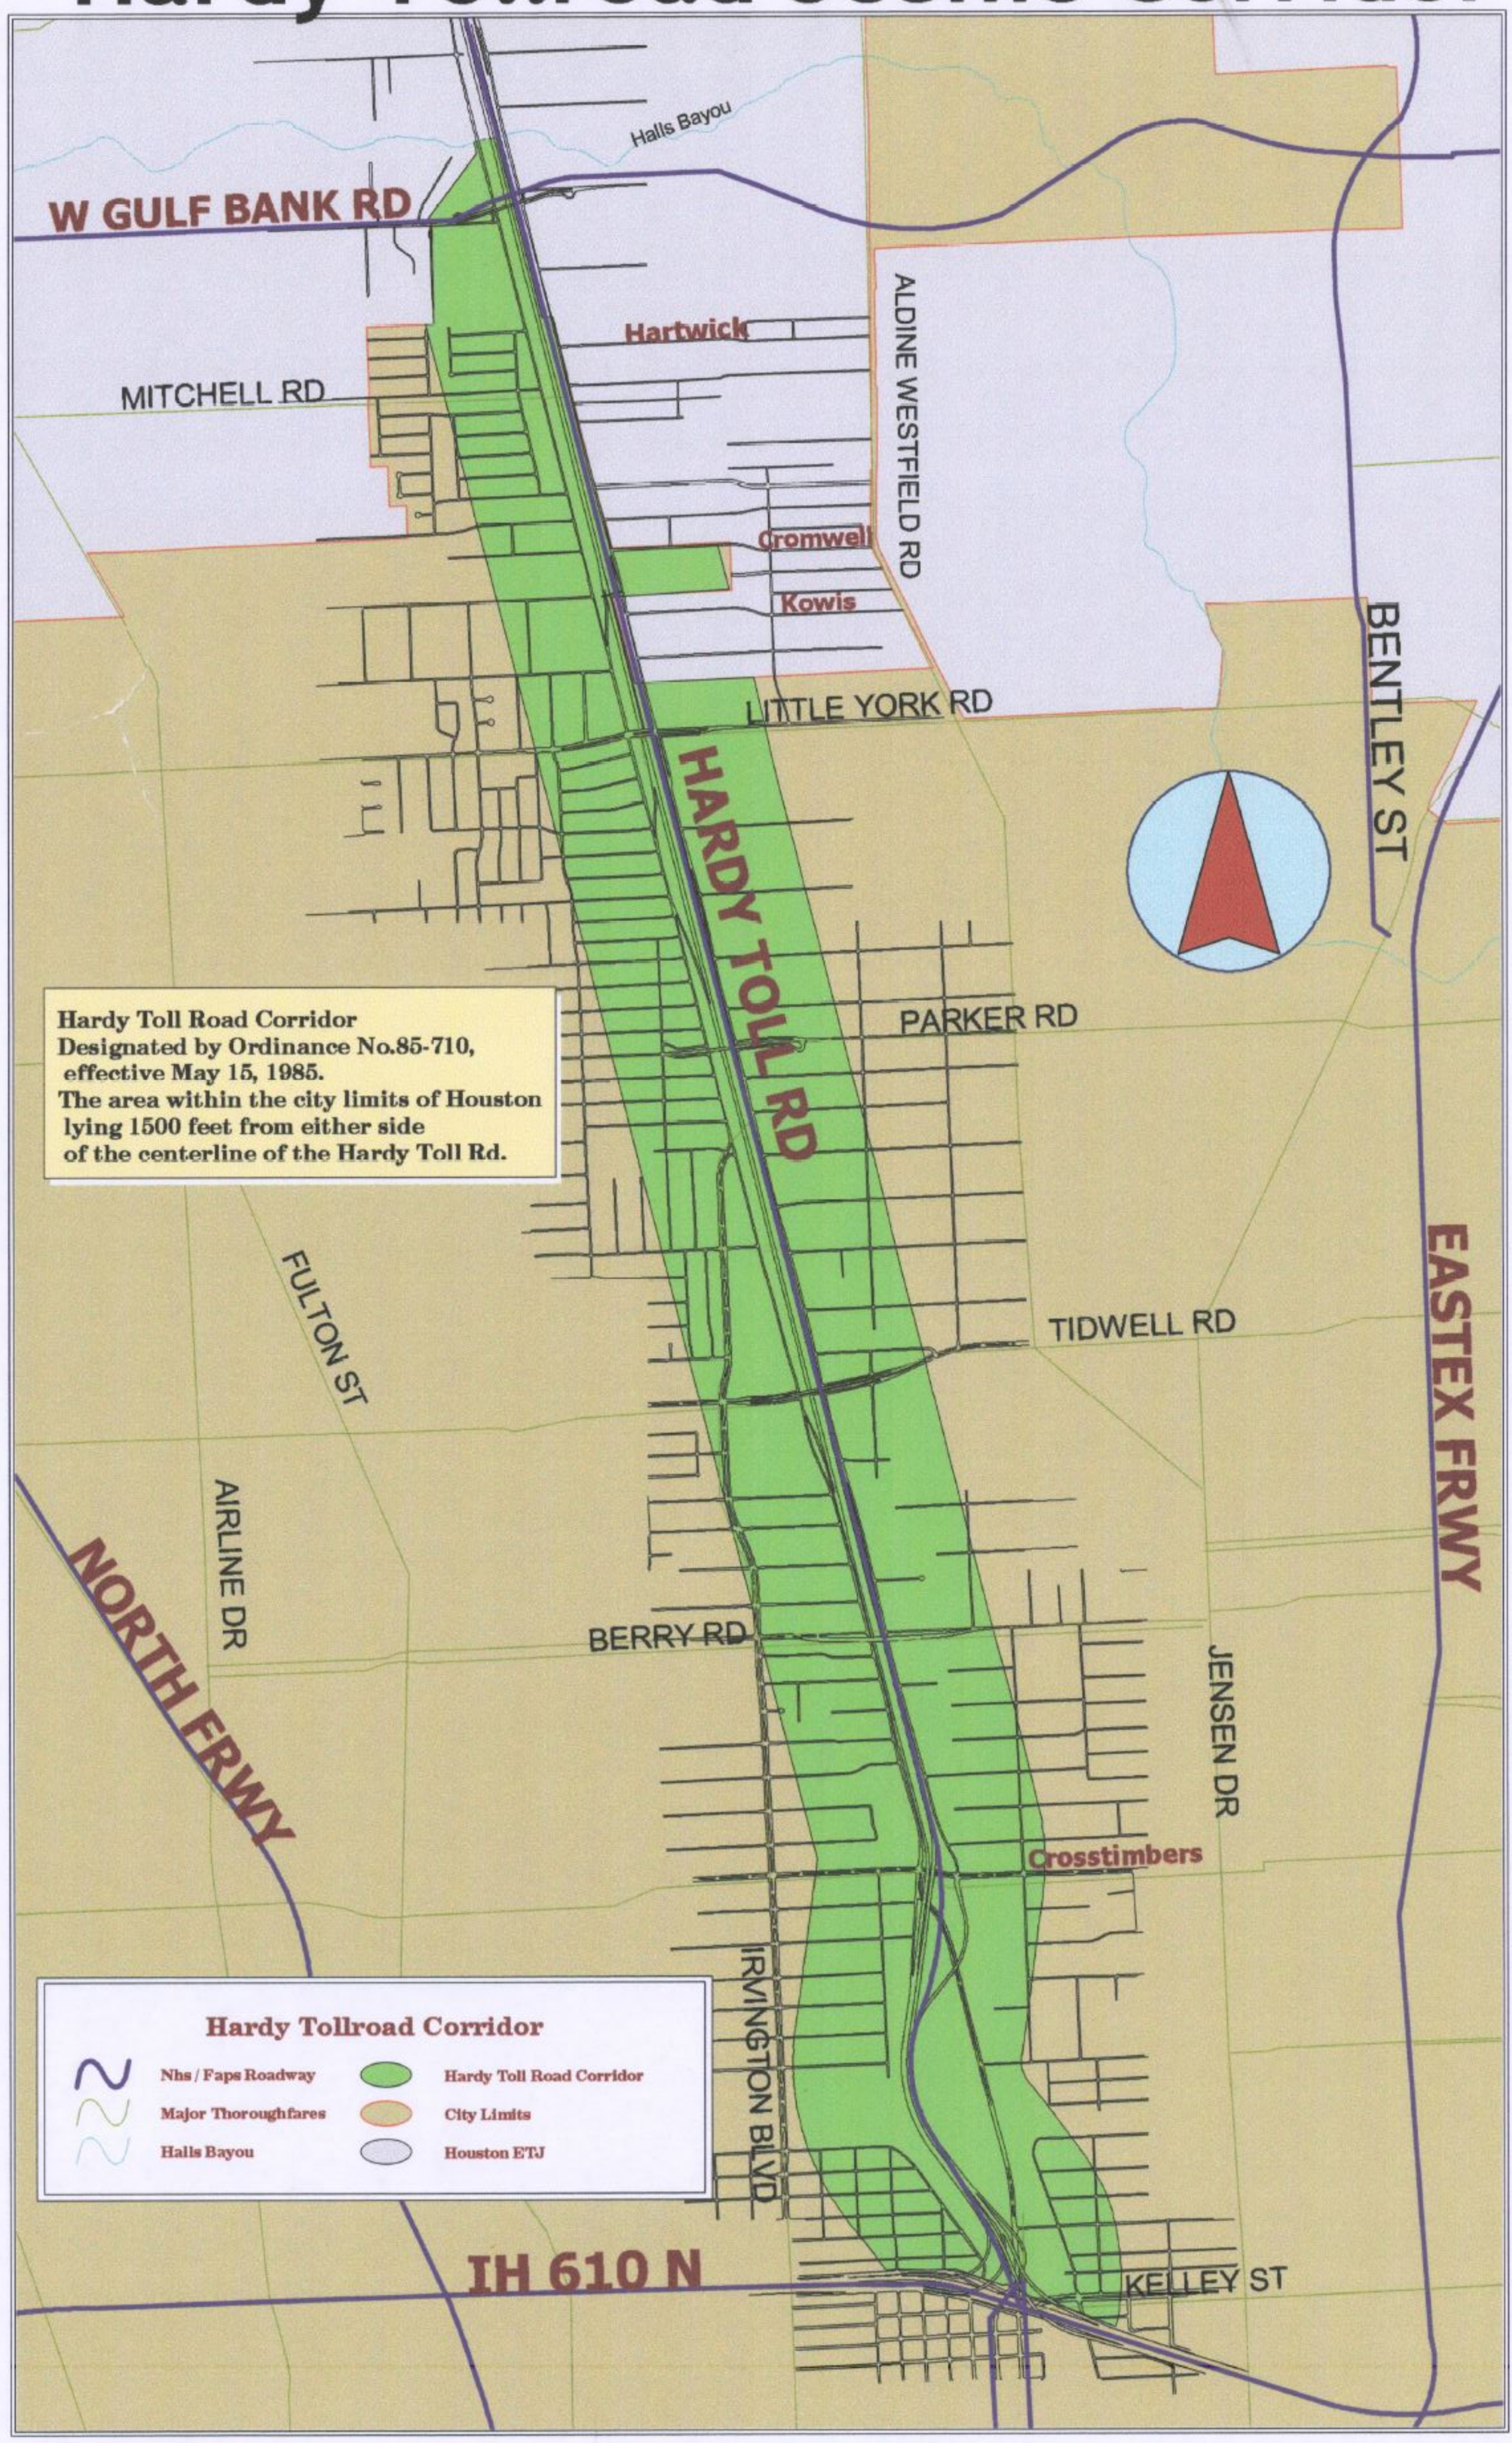

# Hardy Tollroad Scenic Corridor

**Hardy Toll Road Corridor**  
 Designated by Ordinance No.85-710,  
 effective May 15, 1985.  
 The area within the city limits of Houston  
 lying 1500 feet from either side  
 of the centerline of the Hardy Toll Rd.

**Hardy Tollroad Corridor**

	Nhs / Faps Roadway		Hardy Toll Road Corridor
	Major Thoroughfares		City Limits
	Halls Bayou		Houston ETJ