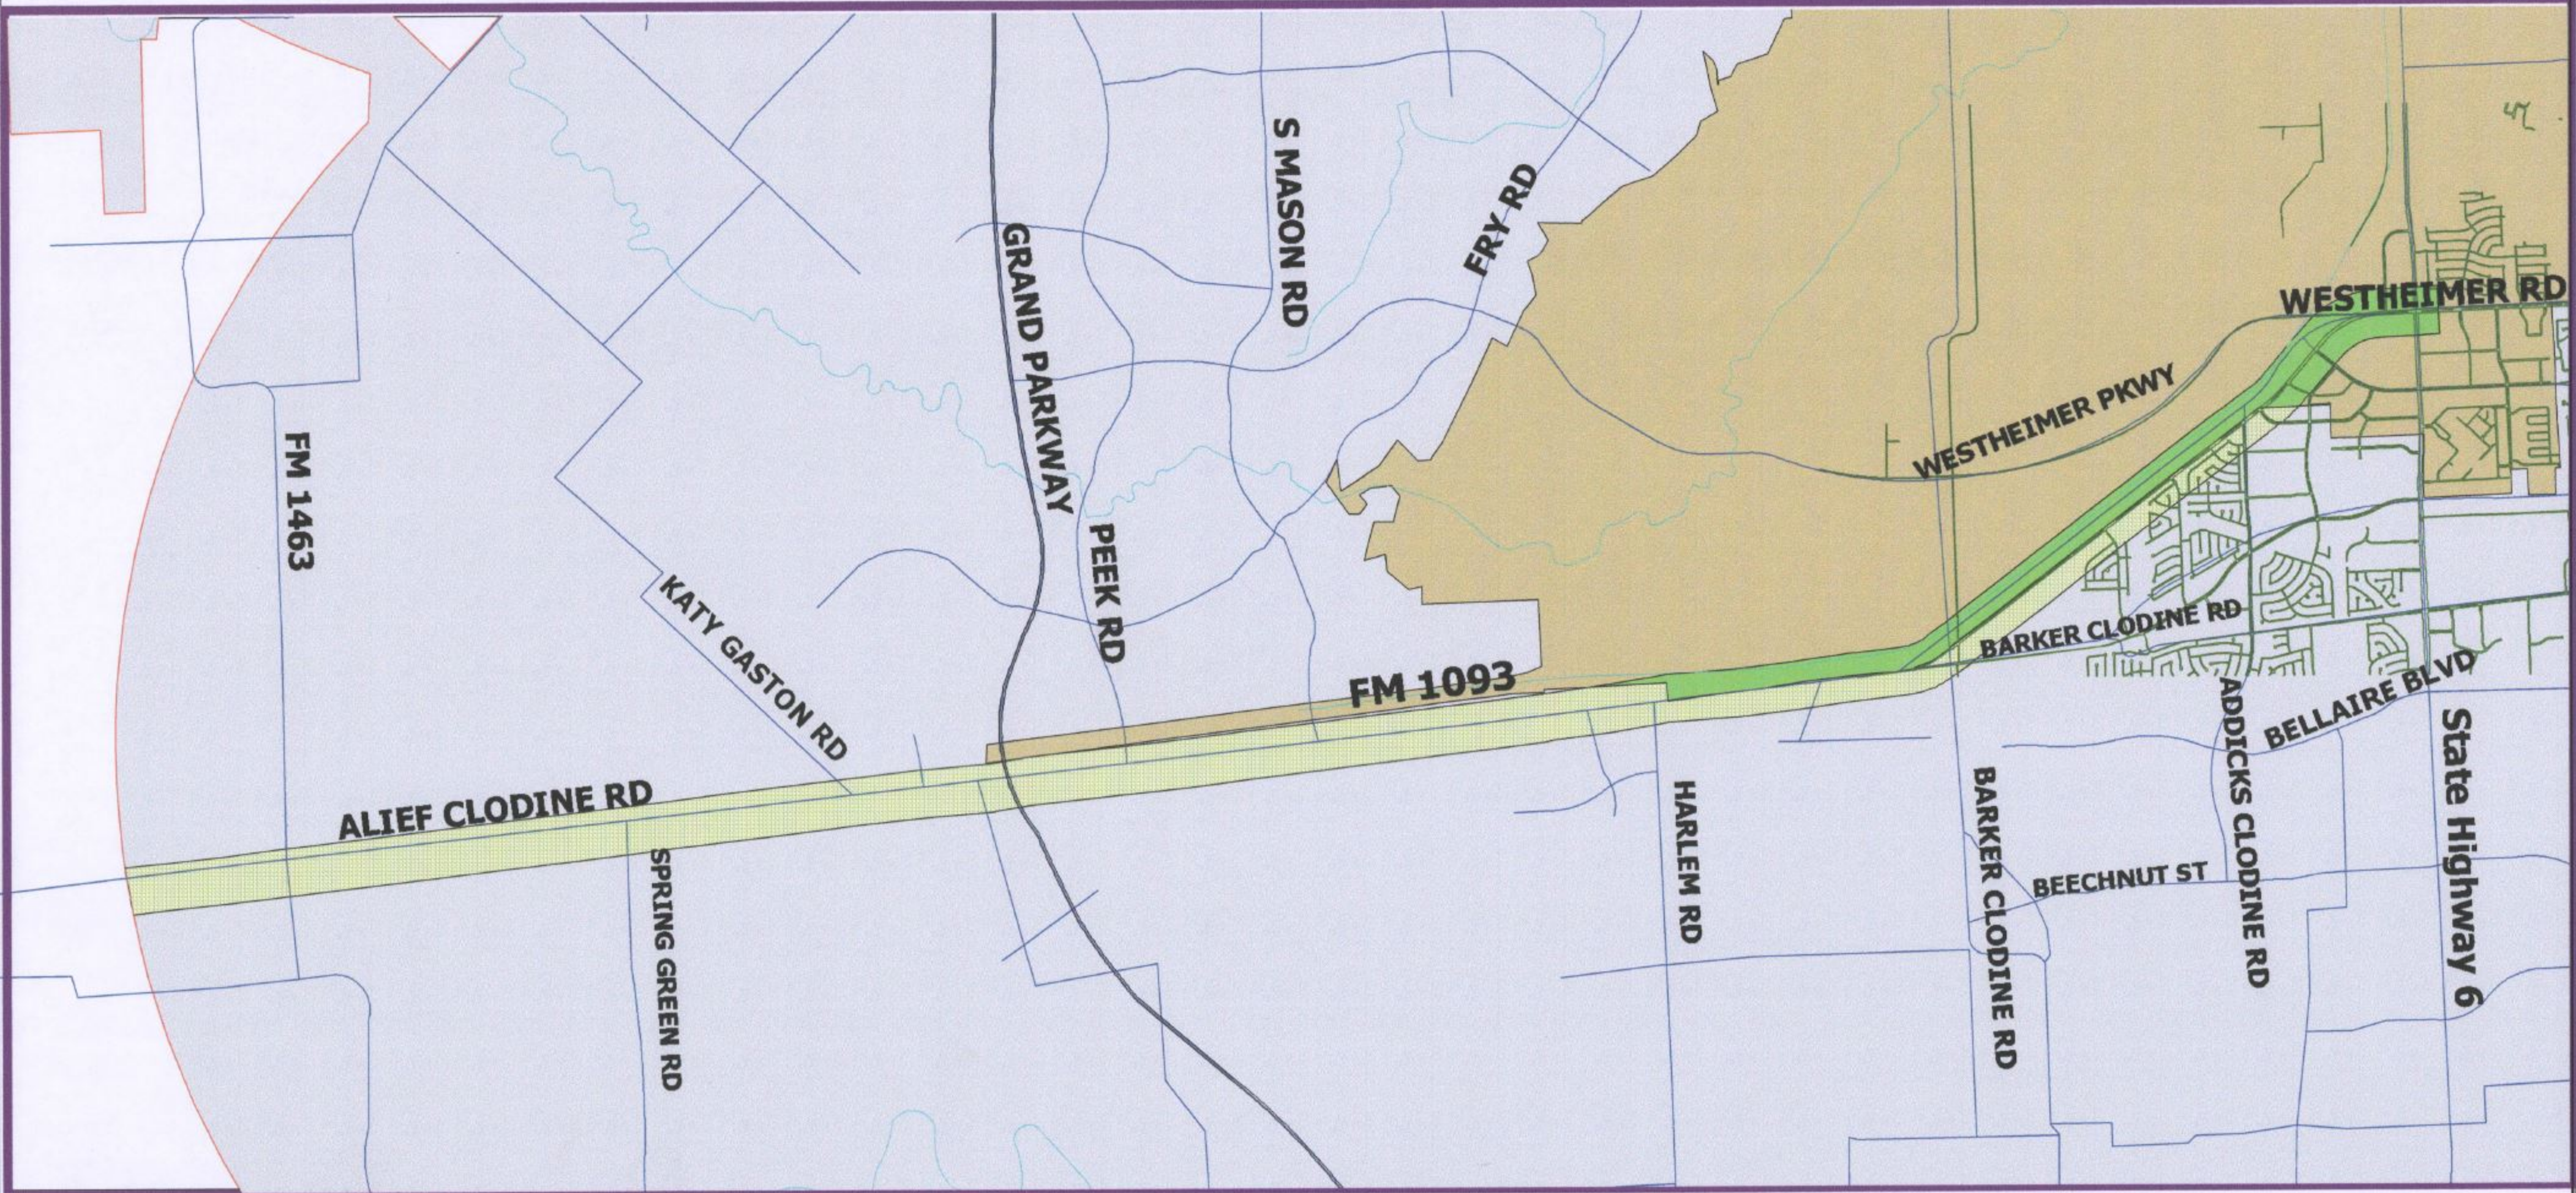

F.M.1093 Scenic District

FM 1093 Scenic R.O.W.

	City Limits		Major Roads
	ETJ Boundary		Roadway
	FM 1093 Scenic R.O.W.		Bayou
	City		
	ETJ		

Created by Ordinance No.90-1092
September 12, 1990

Boundries extend 660' beyond the right-of-way of FM 1093;
Beginning at the centerline of SH 6 and extending westerly to
the ETJ line.