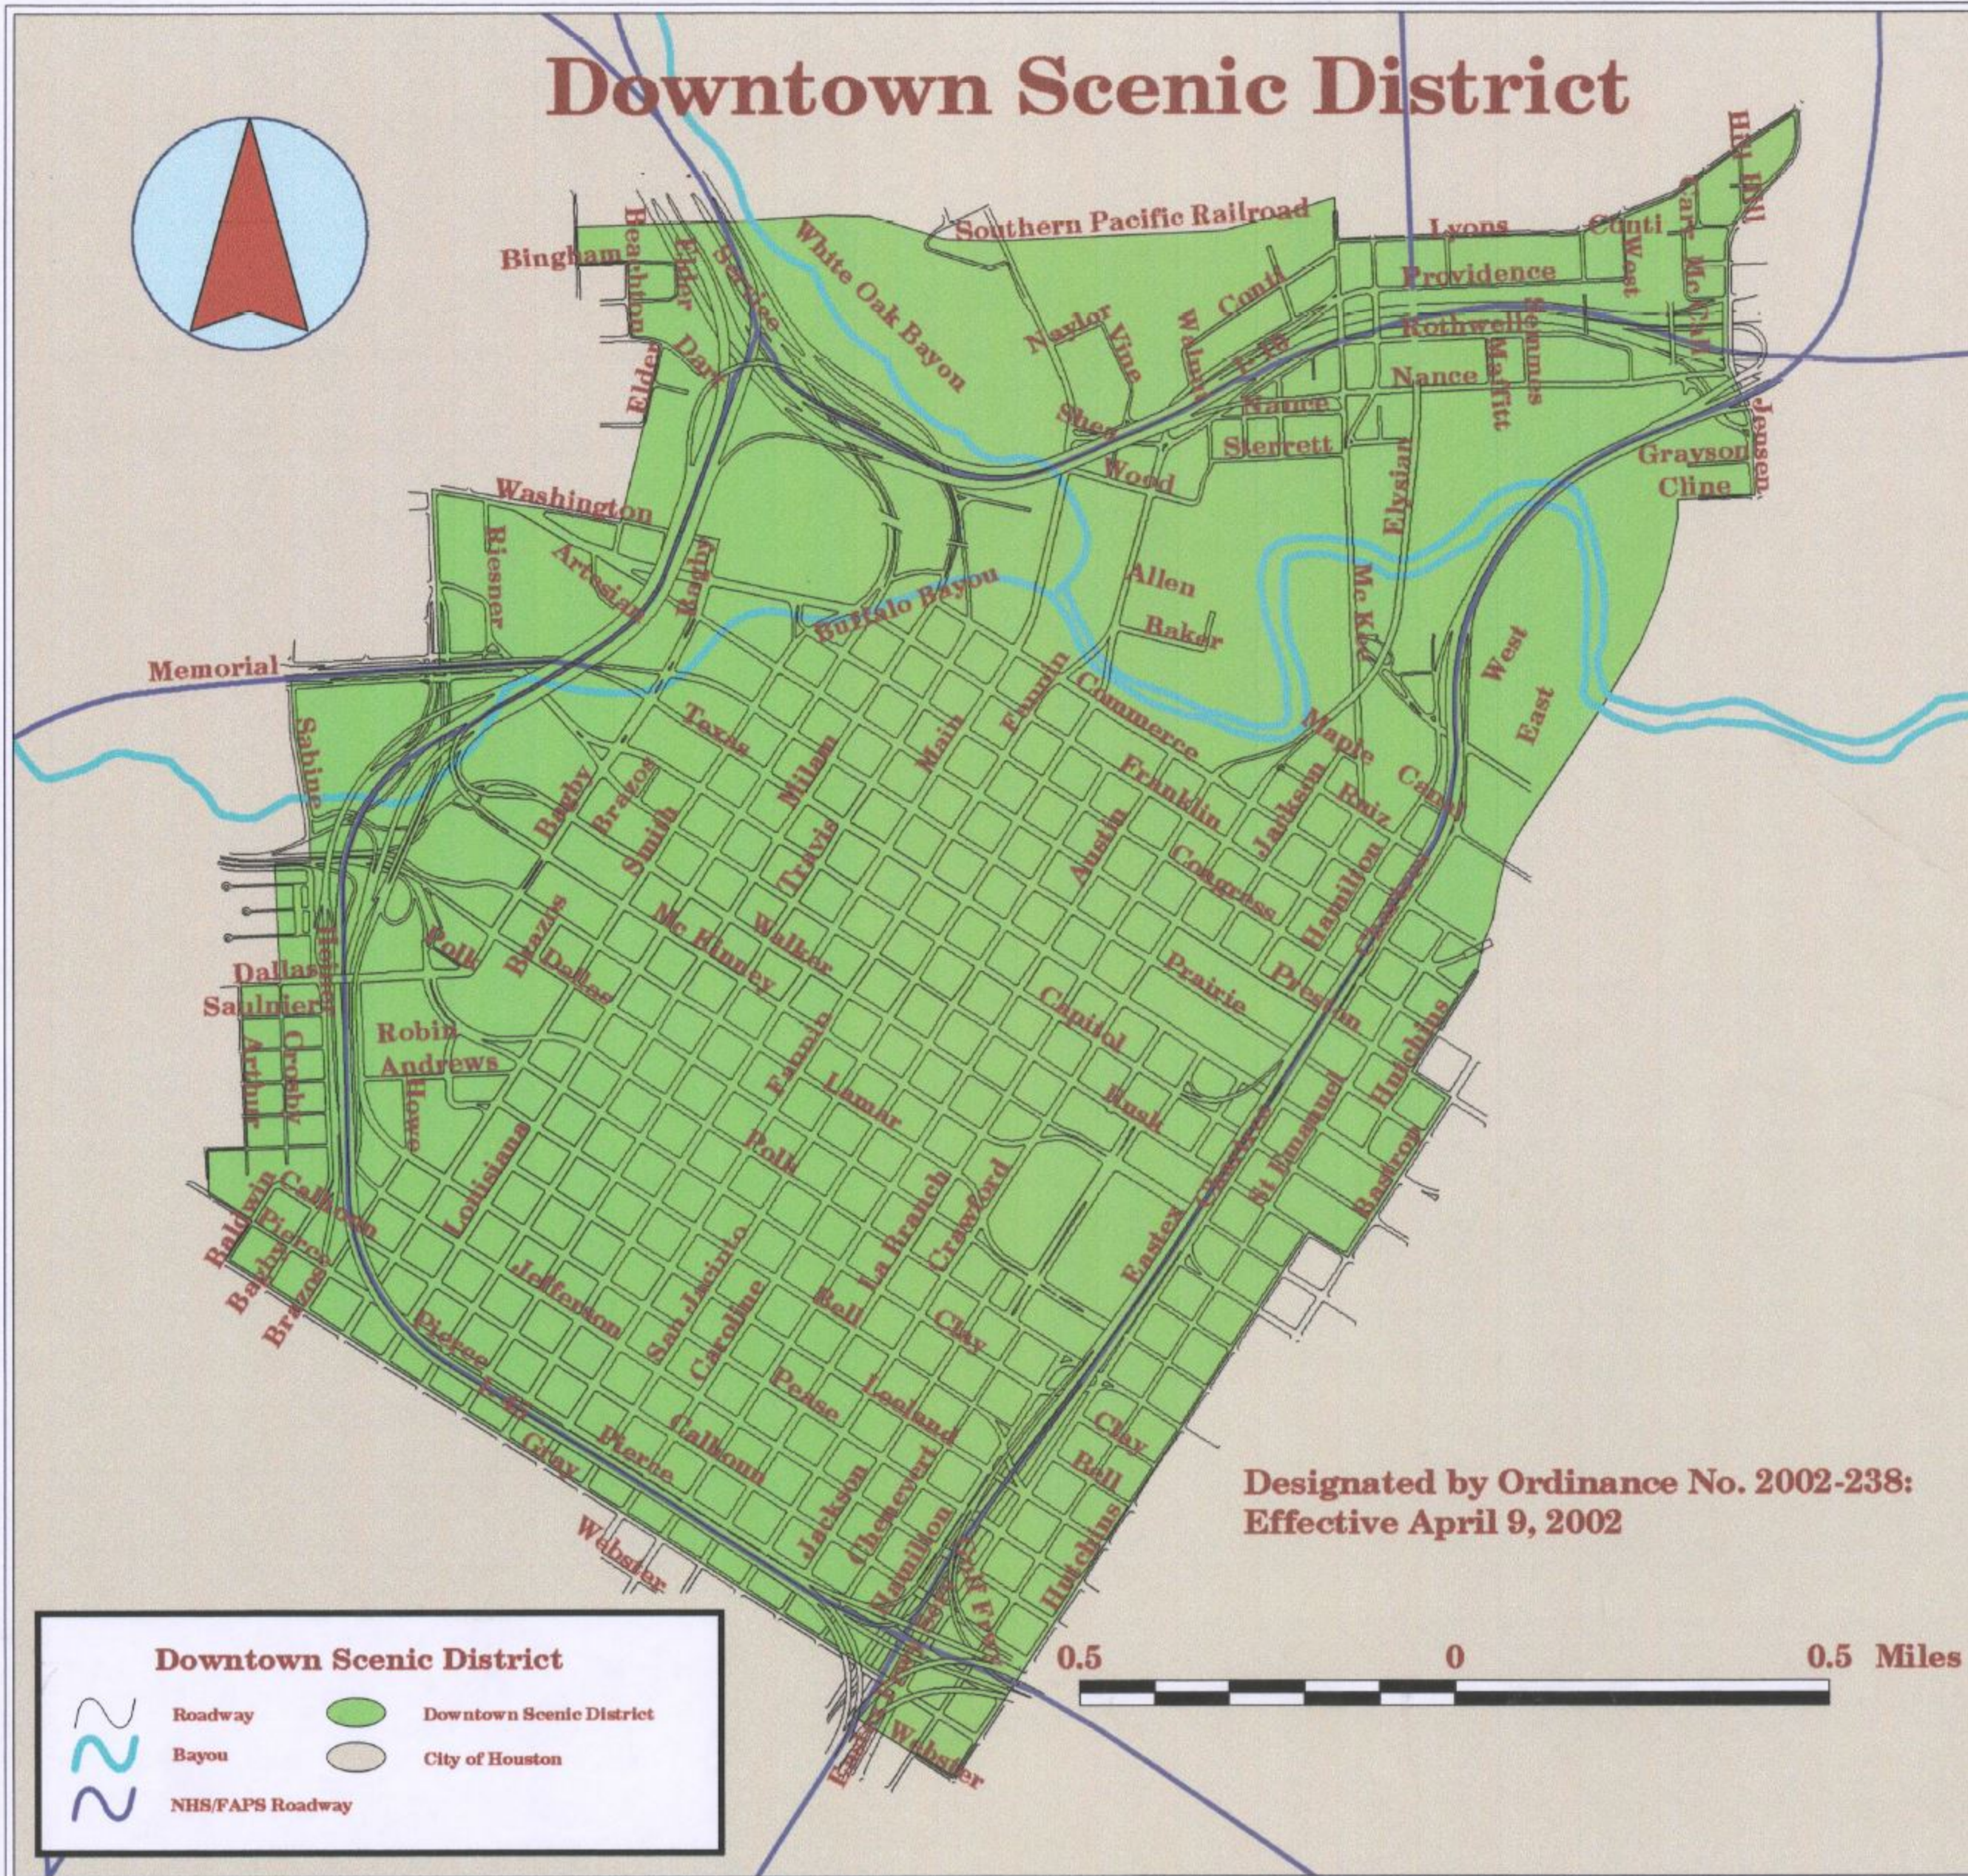

# Downtown Scenic District

Designated by Ordinance No. 2002-238:  
Effective April 9, 2002

Downtown Scenic District	
	Roadway
	Bayou
	NHS/FAPS Roadway
	Downtown Scenic District
	City of Houston